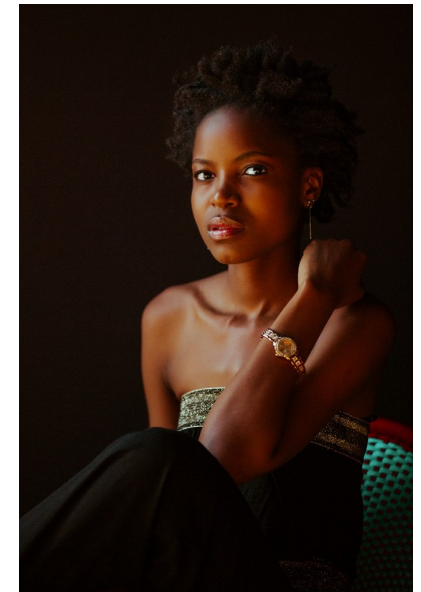

GCINILE

Height 172cm/5'7.5" Bust 81cm/32" A Waist 65cm/25.5" Hips 89cm/35"
Dress 34 EU/4 US/6 UK Shoe 39.5 EU/8.5 US/6 UK Hair Black Eyes Brown
Age 29

BLAZE

e. verona@blazemodels.co.za | t. +27 (0)71 517 5264
389 Long Avenue, Ferndale, Randburg