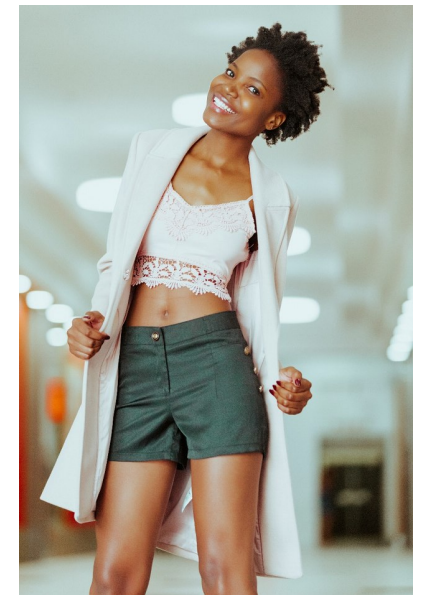

GCINILE

Height 172cm/5'7.5" Bust 81cm/32" A Waist 65cm/25.5" Hips 89cm/35"
Dress 34 EU/4 US/6 UK Shoe 39.5 EU/8.5 US/6 UK Hair Black Eyes Brown
Age 29

BLAZE

e. verona@blazemodels.co.za | t. +27 (0)71 517 5264
389 Long Avenue, Ferndale, Randburg