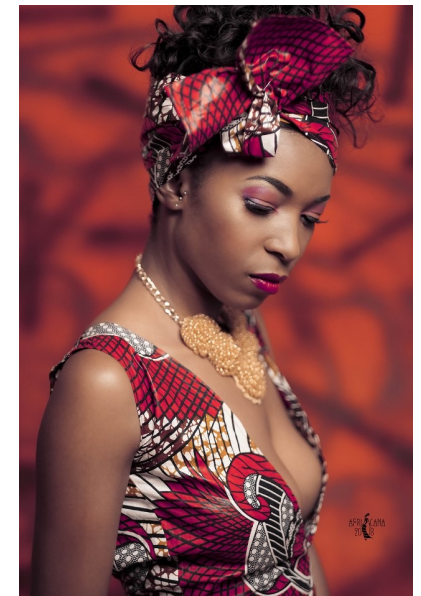

KEREE

Height 165cm/5'5" Bust 81cm/32" B Waist 76cm/30" Hips 92cm/36" Shoe 39
EU/8 US/6 UK Hair Black Eyes Brown Age 32

BLAZE

e. verona@blazemodels.co.za | t. +27 (0)71 517 5264
389 Long Avenue, Ferndale, Randburg